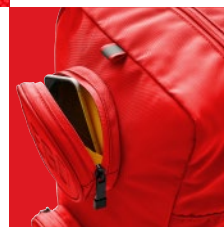

Brick 1x2 backpack

This casual, yet functional day backpack is designed to people of all ages and all genders. It is comfortable to wear and suitable for both school, work, leisure and holiday due to the volume. In the iconic designed front pockets, you can keep your small accessories.