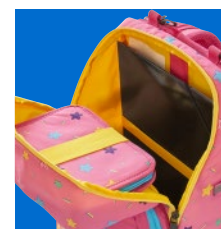

Dimensions

- 39.5 x 24 x 17 cm
- 20 L
- 1.024 kg

Material

- Poly 300D rPET w/WR (100% Polyester)