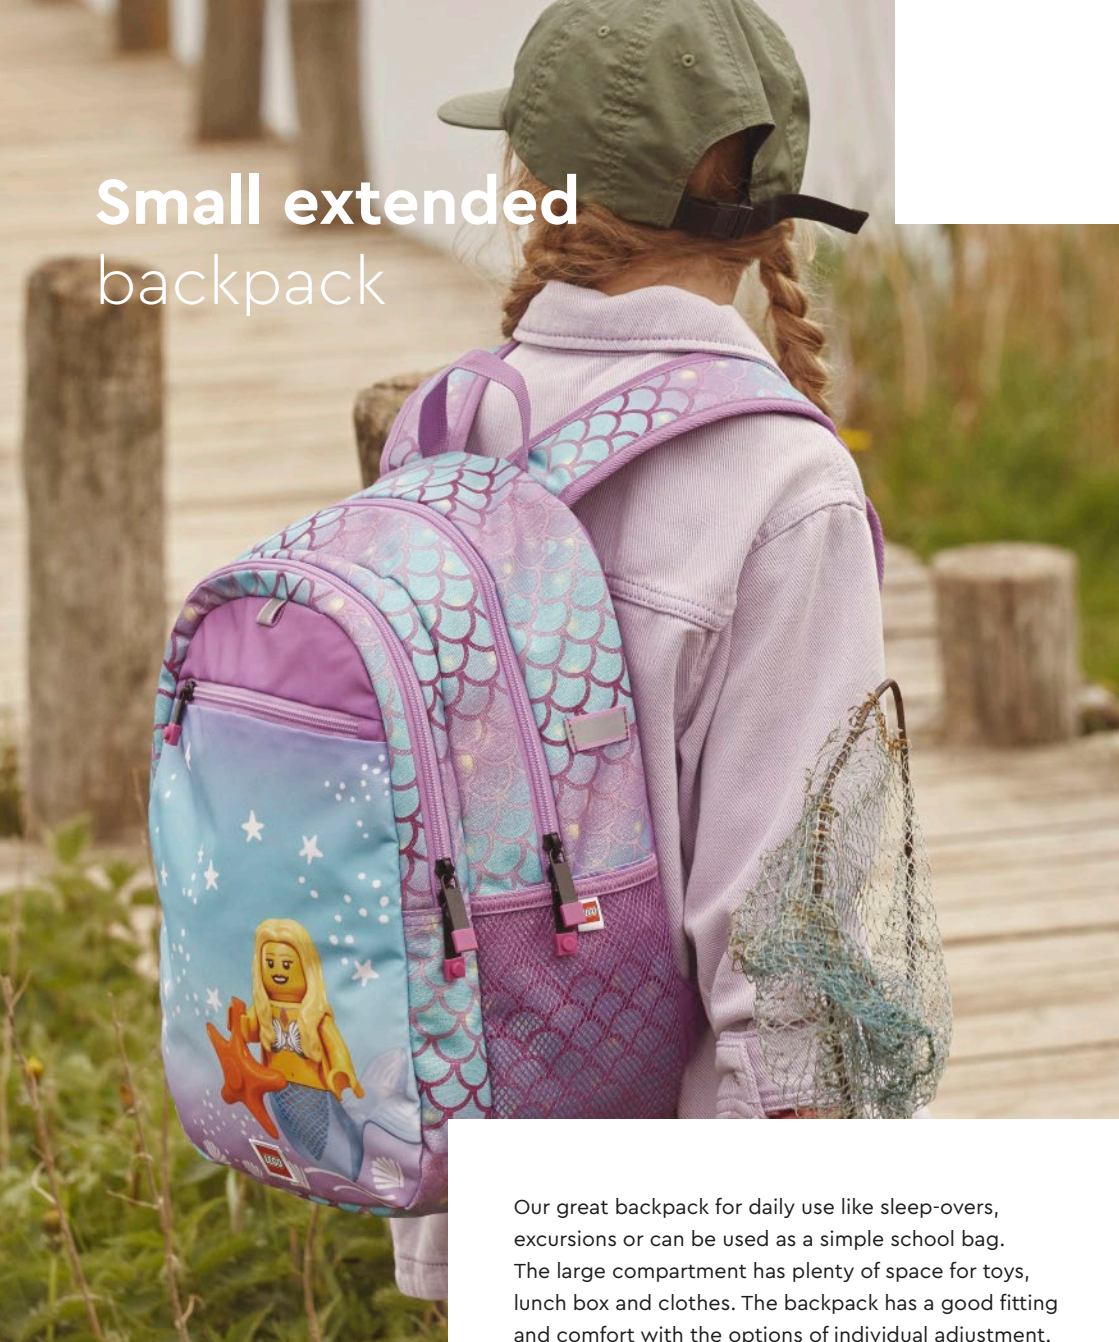

Dimensions

- 35 x 24 x 15 cm
- 13 L
- 0.36 kg

Material

- Poly 300D rPET w/WR (100% Polyester)

Small extended backpack

Our great backpack for daily use like sleep-overs, excursions or can be used as a simple school bag. The large compartment has plenty of space for toys, lunch box and clothes. The backpack has a good fitting and comfort with the options of individual adjustment.