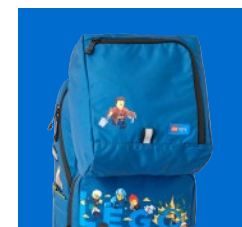

All styles
include
matching
gym bag