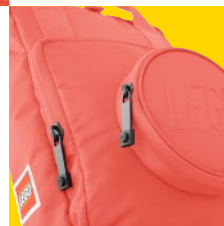

Dimensions

- 37 x 25.5 x 15 cm
- 15 L
- 0.59 kg

Material

- Poly 900D rPET shiny w/WR (100% polyester)

Brick 1x1 kids backpack

The perfect small backpack for daily use in kindergarten or nursery. With the individual compartments the child can bring the essential toys.