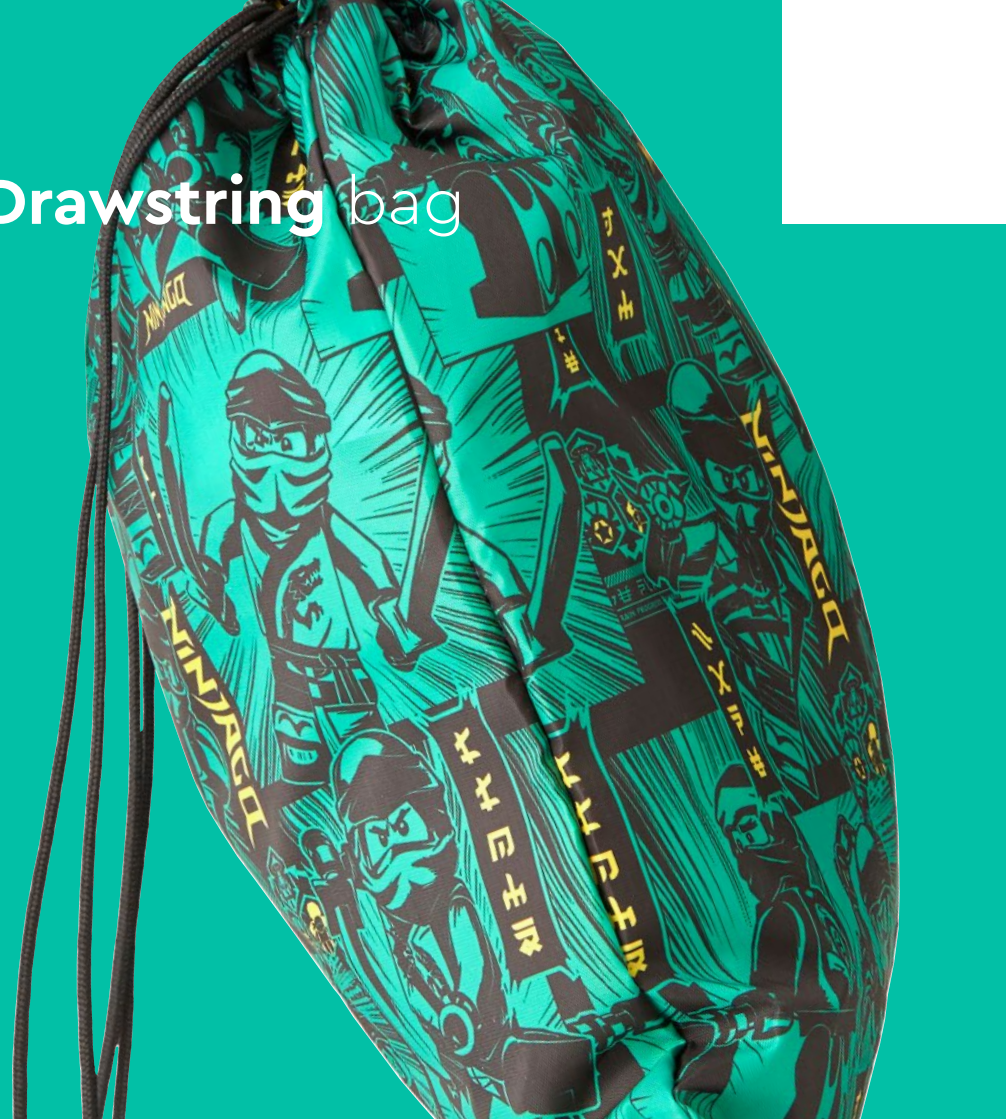

Drawstring bag

A perfect bag to bring for a day on the move, for sport or for leisure time. The drawstring bag is easy to open and close and comes with a safety buckle to prevent potential entanglement.