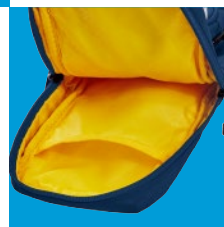

Dimensions

- 29 x 20 x 10 cm
- 7 L
- 0.34 kg

Material

- Poly 900D rPET shiny w/WR (100% polyester)

Brick 1x2 sling bag

This sling bag is a nice & fun sling bag for travelling, going shopping or day trips. It can be adjusted to be worn on either shoulder is long enough to suit both adults and children.