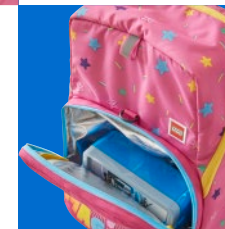

Dimensions

- 39.5 x 24 x 17 cm
- 20 L
- 1.024 kg

Material

- Poly 300D rPET w/WR (100% Polyester)